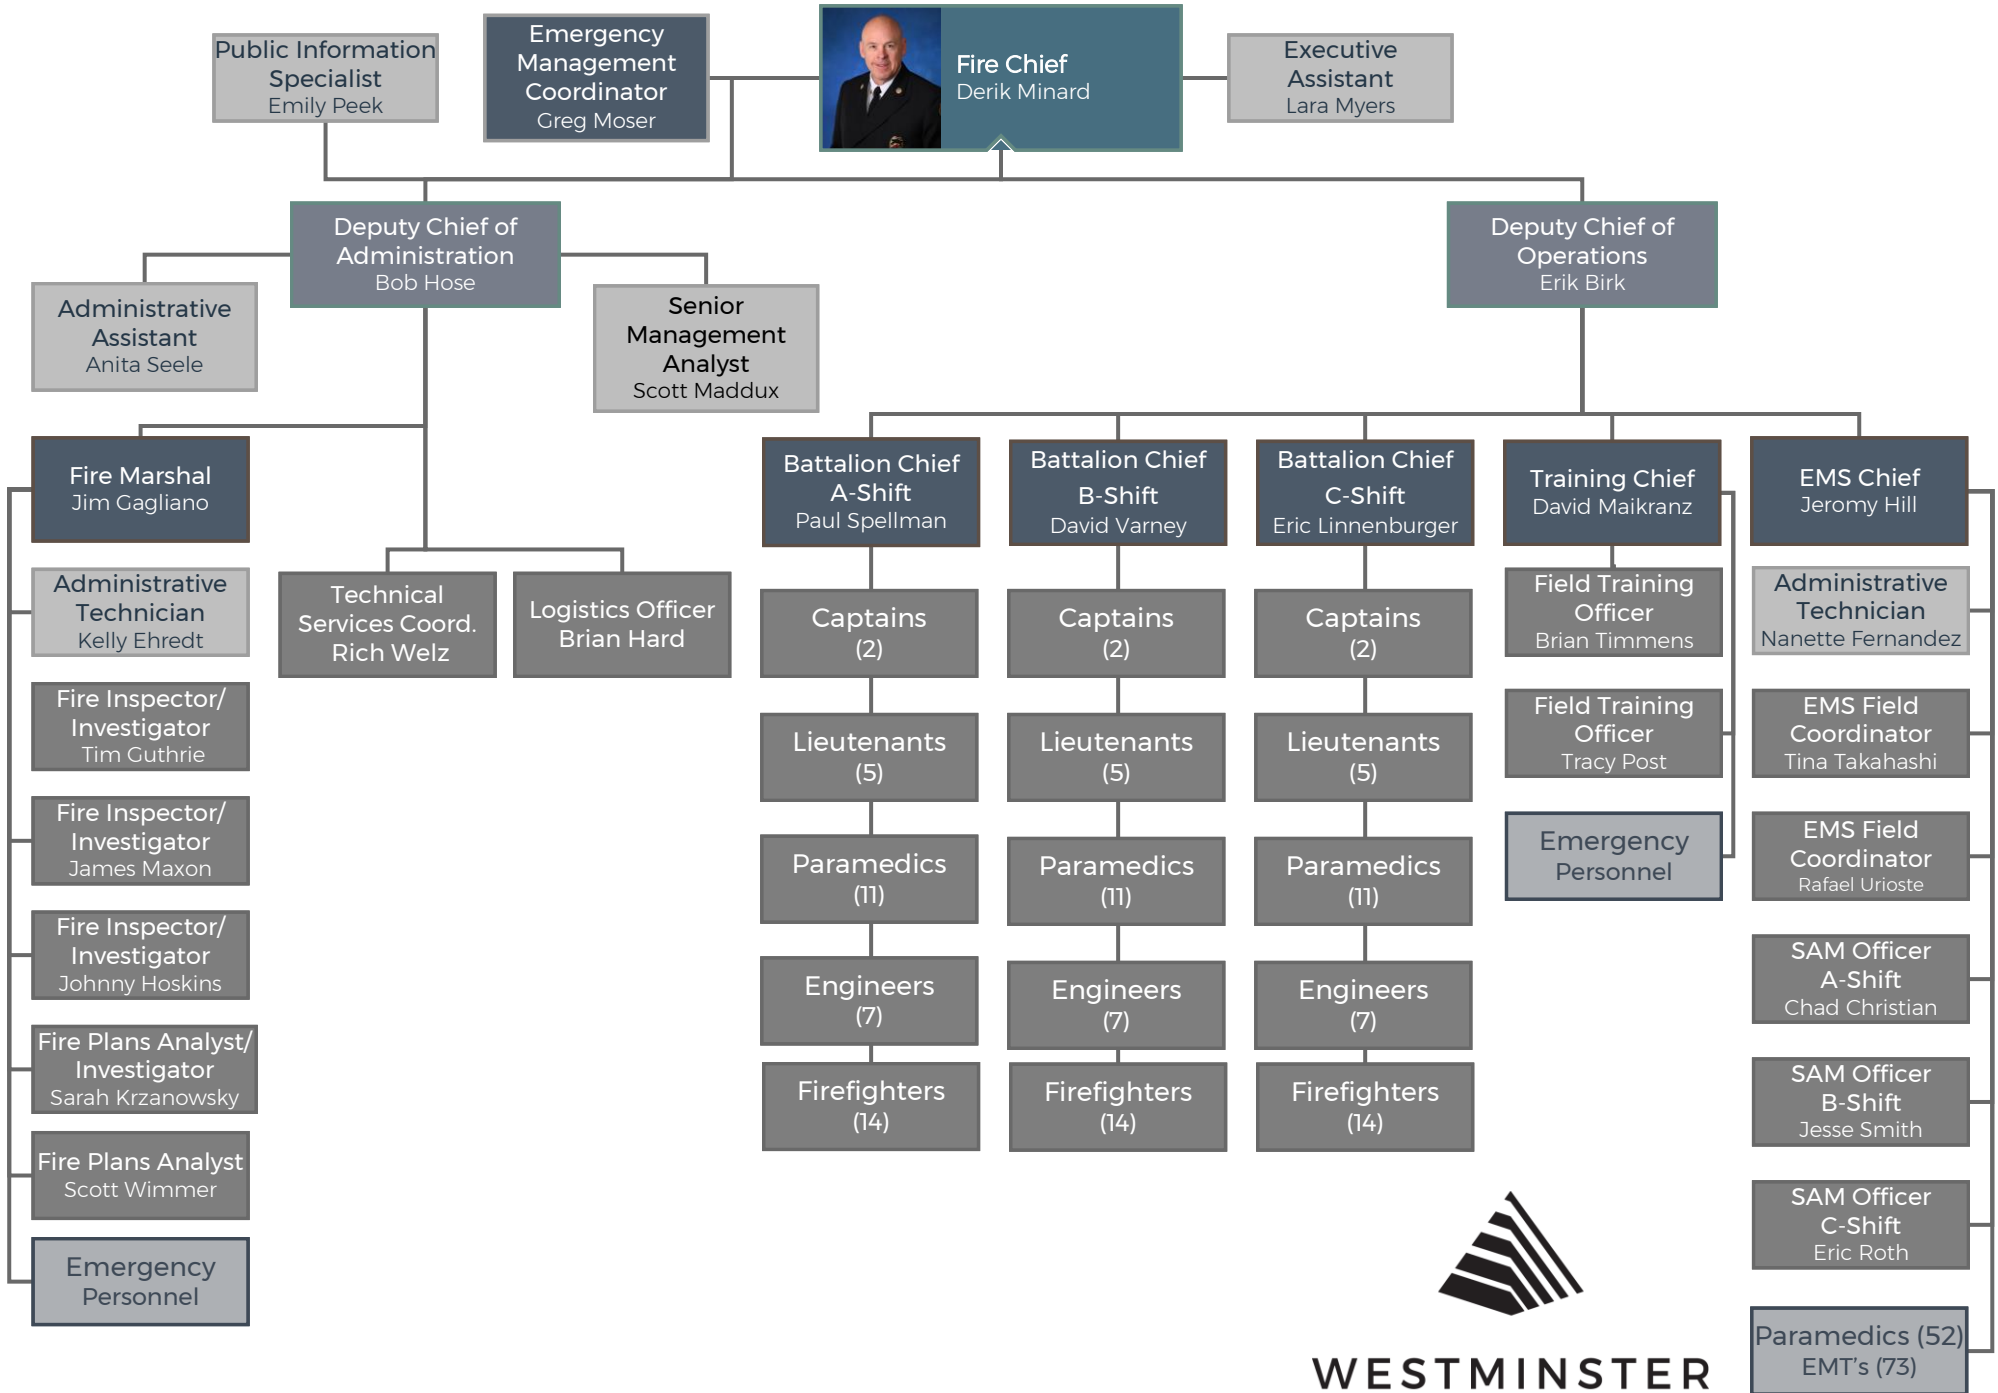

FIRE DEPARTMENT ORGANIZATIONAL CHART

WESTMINSTER
COLORADO