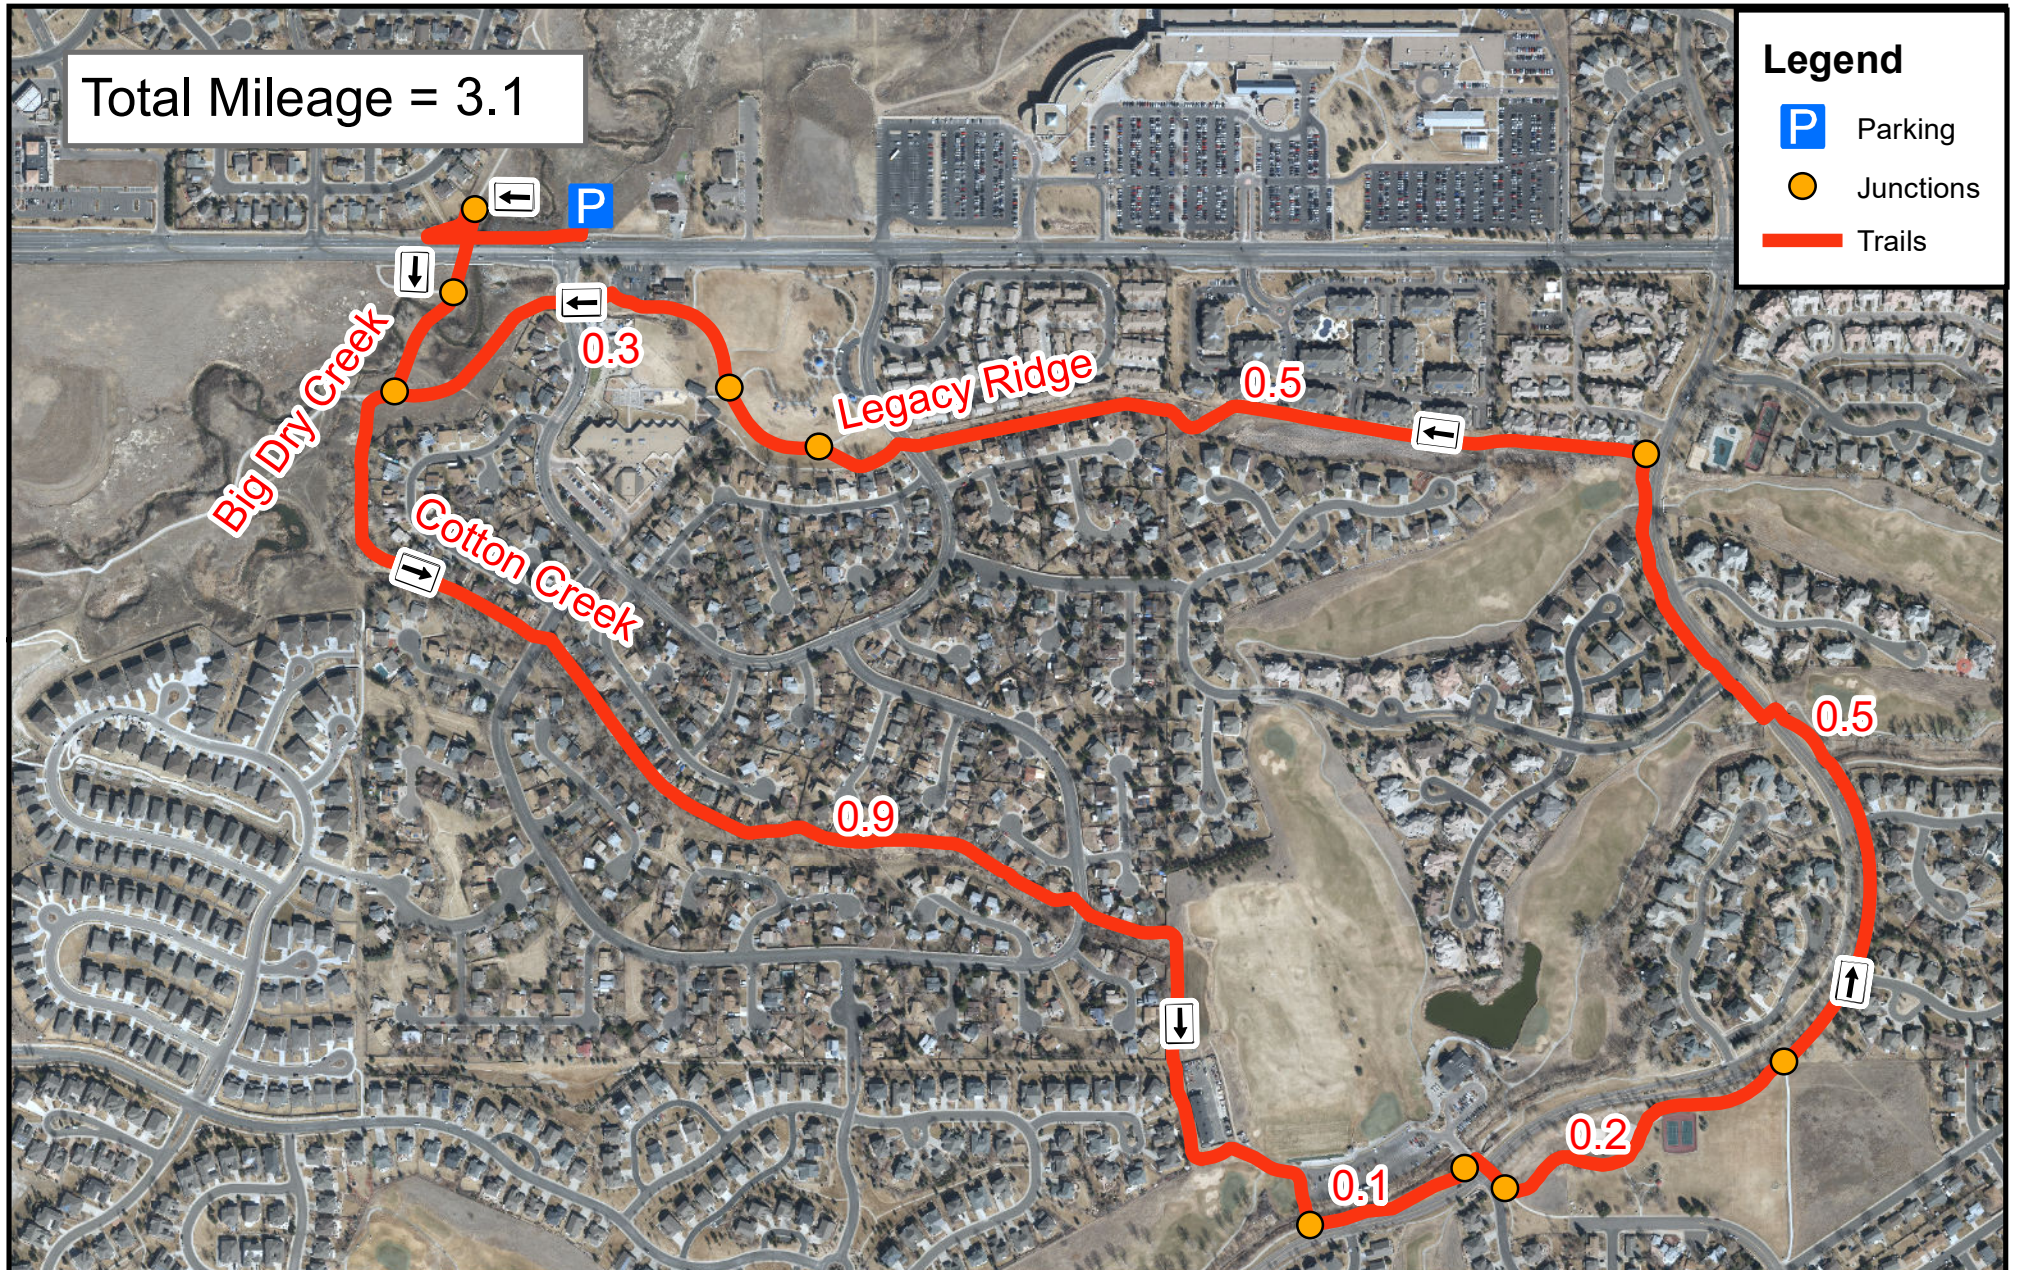

Legacy Ridge South Loop

Westminster Open Space 35 for 35 Virtual Challenge

Total Mileage = 3.1

Legend

- Parking
- Junctions
- Trails

Big Dry Creek

Cotton Creek

Legacy Ridge

0.3

0.5

0.9

0.5

0.1

0.2